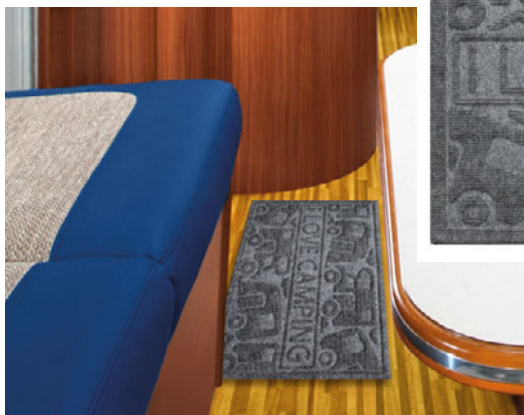

Kera Camp

Misure / Sizes

40 x 60 cm
art. 203.60.40