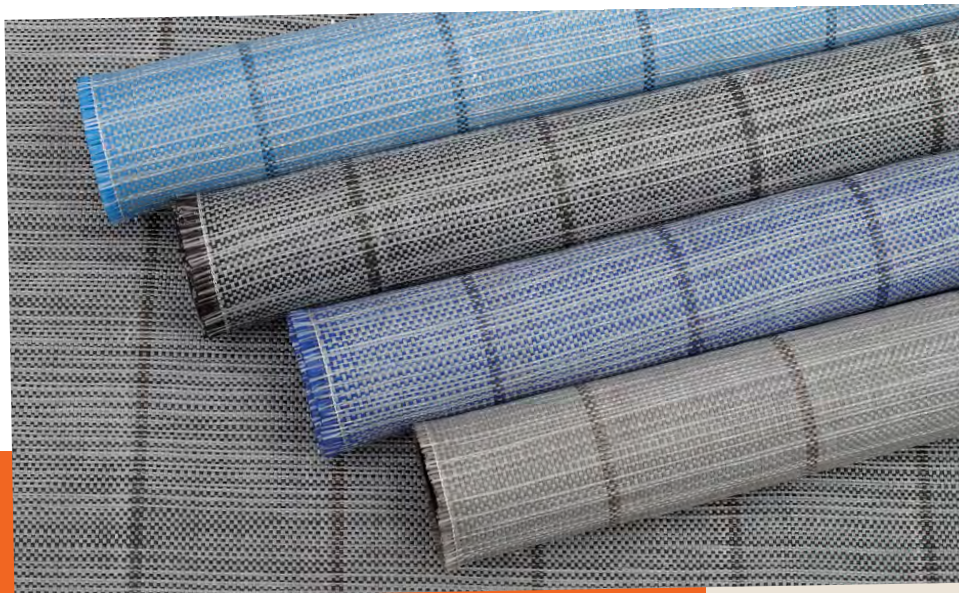

Exclusive h250

stuoie · camping mats

100% fibra polipropilenica riciclabile.

Stuoia pesante molto resistente, ideale per il campeggio stanziale ed itinerante, tende casetta, verande, caravan, carrelli tenda. Lascia respirare il terreno, antimuffa, non si deforma con l'uso.

100% polypropylene recyclable fiber.

Extremely resistant, thick mat, this product is suitable for permanent and travel camping, box tents, trailer-home awnings and awning dollies. Allows ground to breathe, anti-mould, durable.

Misure
Sizes

ROTOLI / ROLL
h 250 cm x 50 m

TELI / SHEET h 250 cm x
200 - 250 - 300 - 350
400 - 450 - 500 - 550
600 - 650 - 700 - 750 cm

art. 15.85.3
Blu chiaro / Light Blue

art. 15.40.3
Antracite / Anthracite

art. 15.32.3
Blu / Blue

art. 15.18.3
Grigio / Grey