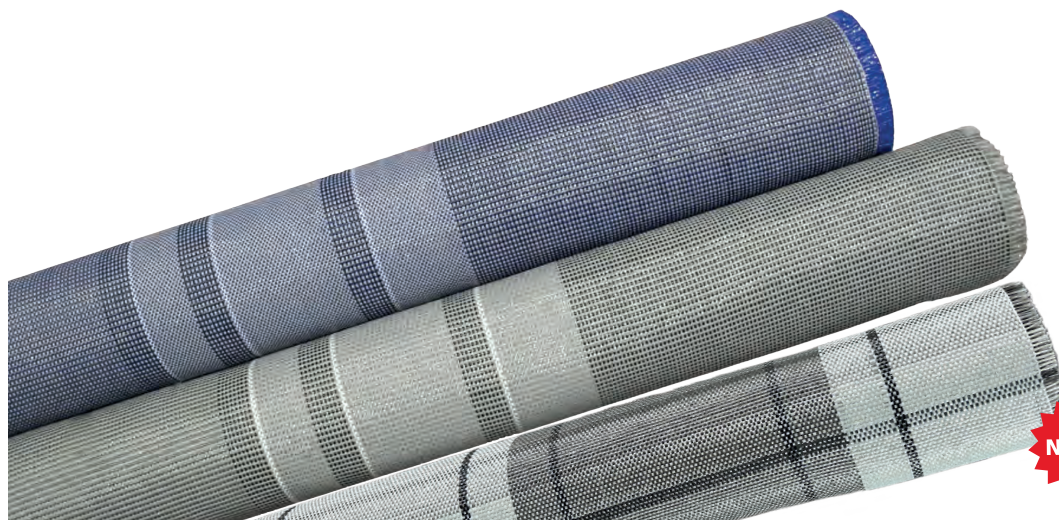

Safari h250

100% polypropylene recyclable fiber.
Lightweight mat, this items is suitable for travelling light camping, box tents, trailer-home awnings and awning dollies. Allows ground to breathe, fireproof, anti-mould and durable.

art. 14.25.3
Blu / Blue

art. 14.23.3
Grigio / Grey

14.26.3
Nero / Black

Misure
Sizes

ROTOLI
ROLL

h 250 cm
x 100 m

TELI /
SHEET

h 250 cm x

200 - 250 - 300 - 350 - 400 - 450
500 - 550 - 600 - 650 - 700 - 750 cm

Confezioni e Accessori
Package and Accessories

vedi pag. 15 / see page 15