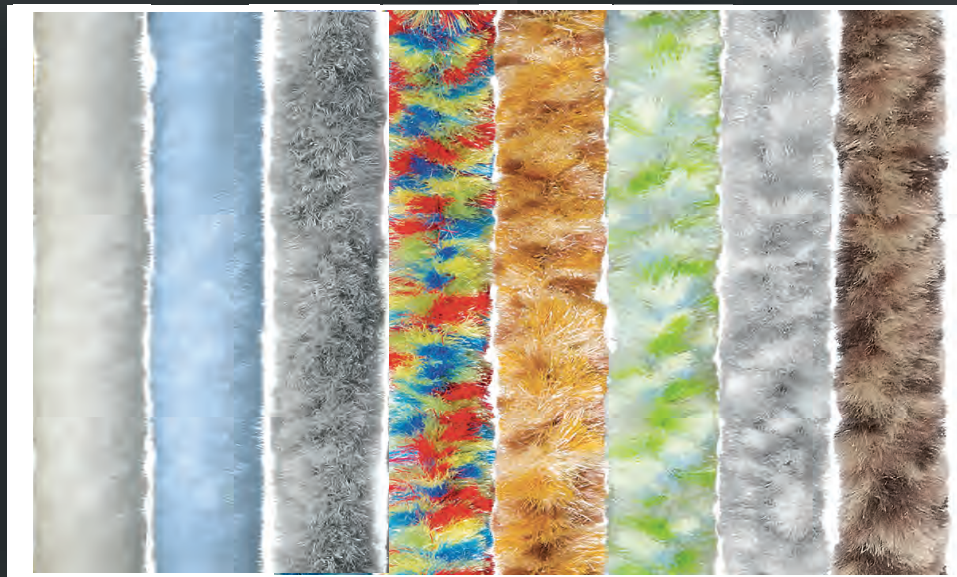

tende Ciniglia Chenille curtains