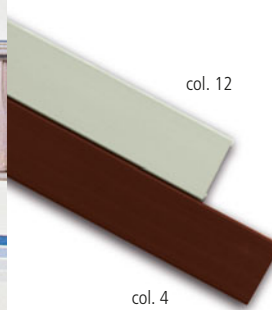

Come
si tagliano
How to
cut on size

Ciniglia Standard

tende • curtains

Profili da 300 cm

art. 510.40.300

Accessori

art. 512.0.0
Conf. 50 pz

art. 511.0.0
Conf. 50 pz